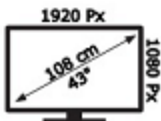

ENERG

HYUNDAI

FLR43TS654SMART

42 kWh/1000h

50550738